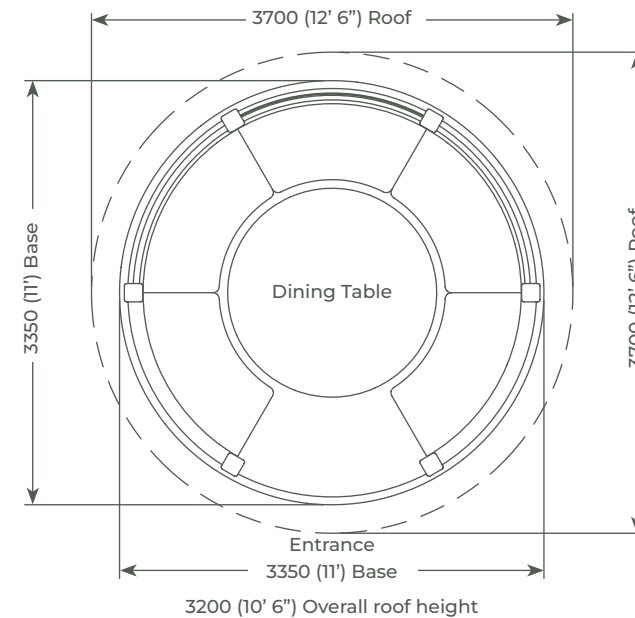

Pavilion package options:

Professional

- Redwood timber framed building
- Cedar tiled or thatched roof
- Underside plywood
- 1x Entrance
- 3x Full length window blinds
- 5x Dining benches
- Full set of cushions
- 1x Table
- 2x Balustrade infills
- 1x Full clad panel infill
- 2x ½ clad & ½ plexiglass panel infills

Premium

- Redwood timber framed building
- Cedar tiled or thatched roof
- Underside cladding
- 1x Entrance
- 6x Full length window blinds
- 5x Dining benches
- Full set of cushions
- 1x Table (with glass top)
- 5x Balustrade infills
- Most popular infill selections included above. Any other configuration of infill panels available on request. Including full clad panel / half-clad and half Perspex / blinds and balustrades.