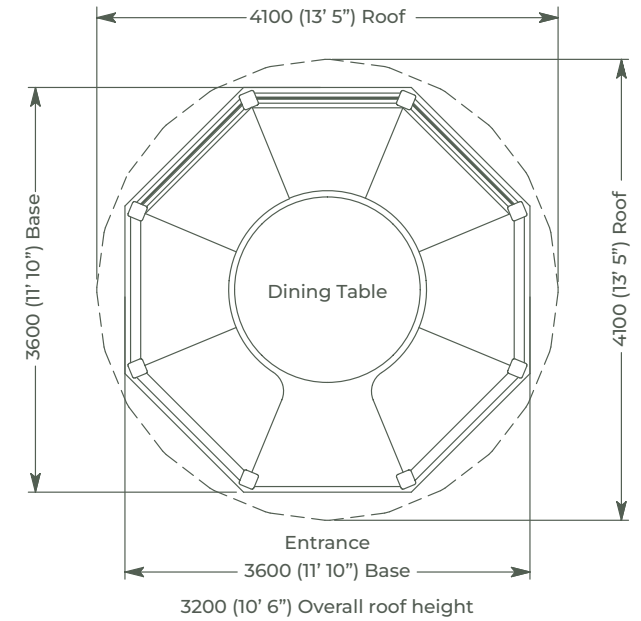

# Crown Wentworth (Raised)

Flexible Finance Now Available

Seat 11-14)

\*Premium model shown above  
\*Dining benches replace polywicker furniture