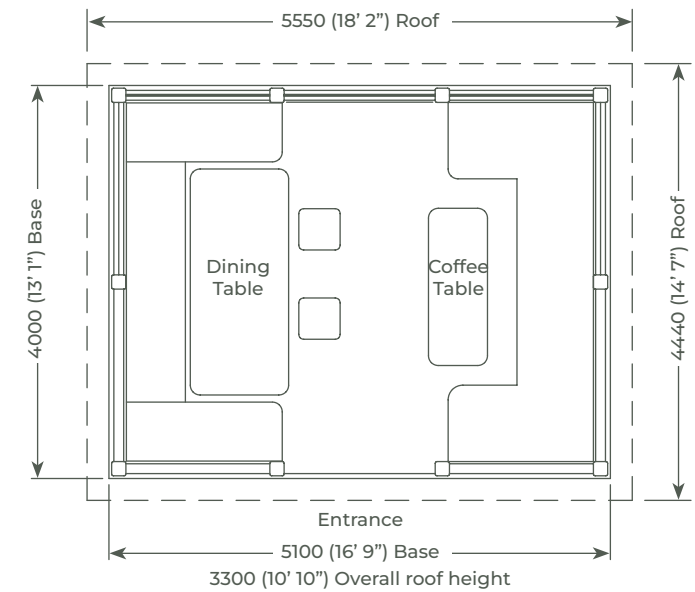

Pavilion package options:

Professional

- Redwood timber framed building
- Cedar tiled or thatched roof
- Underside plywood
- 1 x Entrance
- 4 x Balustrade infills
- 3 x Full clad panel infill
- 2 x ½ clad & ½ plexiglass panel infills
- 5 x Full length window blinds
- 3 x Dining benches
- 3 x Sofa benches
- 2 x Stools
- Full set of cushions
- 1 x Timber dining table
- 1 x Timber coffee table

Premium

- Redwood timber framed building
- Cedar tiled or thatched roof
- Underside cladding
- 1 x Entrance
- 4 x Balustrade infills
- 3 x Full clad panel infill
- 2 x ½ clad & ½ plexiglass panel infills
- 5 x Full length window blinds
- 3 x Dining benches
- 3 x Sofa benches
- 2 x Stools
- Full set of cushions
- 1 x Timber dining table (with glass top)
- 1 x Timber coffee table (with glass top & clad base)
- Most popular infill selections included above. Any other configuration of infill panels available on request. Including full clad panel / half-clad and half Perspex / blinds and balustrades.

Visit crownpavilions.com for exclusive offers

*Installation Included (Mainland England & Wales)