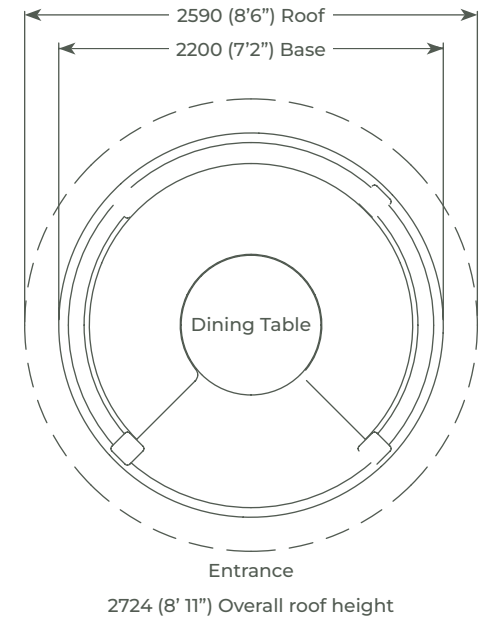

# Crown Rose

Flexible Finance Now Available

Seat 2-4

Customise your  
cushion and blind  
colours