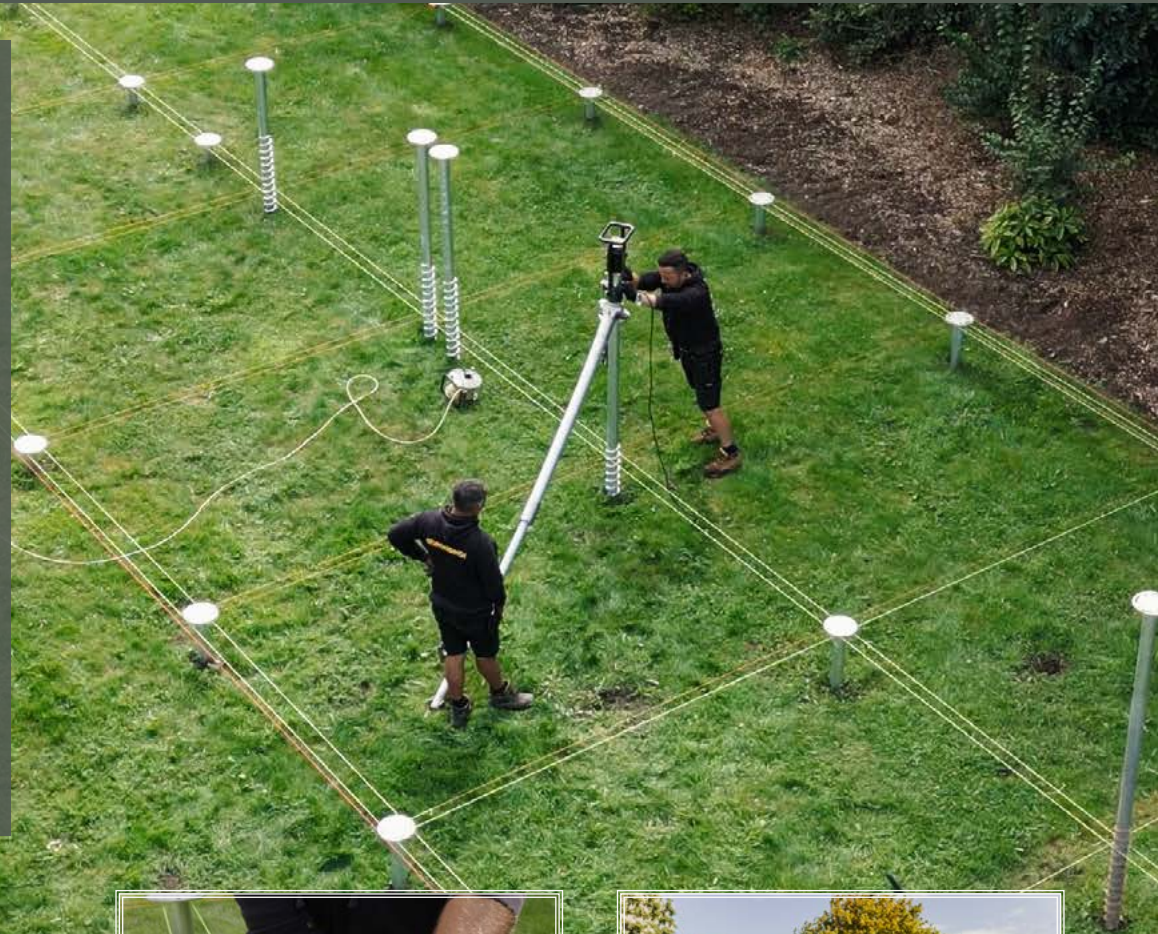

A Greener, Faster Alternative to Concrete

Ground screws are revolutionising how we build. Unlike concrete, they can be installed in minutes, are weather-resistant, and create zero mess. Ideal for garden rooms, gazebos, and other outdoor structures, they offer strength without the environmental compromise.

- 👑 125+ year lifespan
- 👑 Installed in all weather
- 👑 Zero curing time
- 👑 Minimal soil disturbance
- 👑 Reusable and recyclable
- 👑 Lower CO₂ footprint than concrete