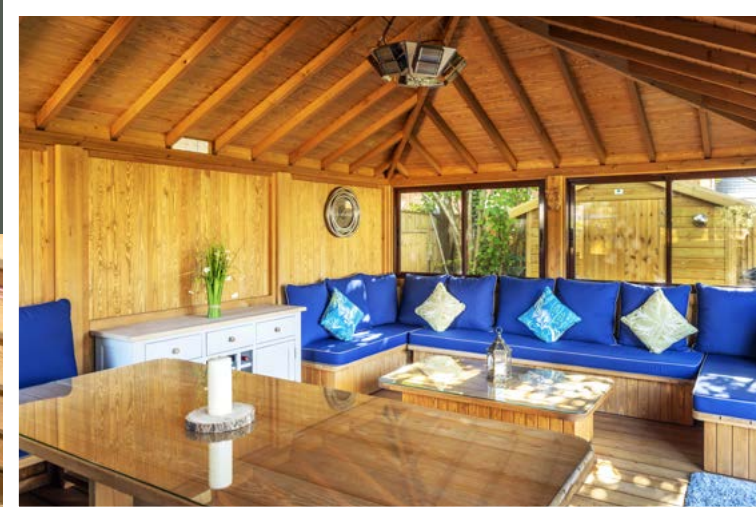

Dining Package (see image on left)

- Timber dining table
- 3 x Dining benches
- Full set of bench & sofa back cushions (choice of colours)
- 3 x Stools with cushions

Lounging Package (see image on above)

- Timber coffee table with cladding
- 3 x sofa benches
- Full set of bench & sofa back cushions (choice of colours)

Dining & Lounging Package

Includes above packages plus free toughened glass table-tops for dining & coffee table

Visit [crownpavilions.com](https://www.crownpavilions.com) for exclusive offers