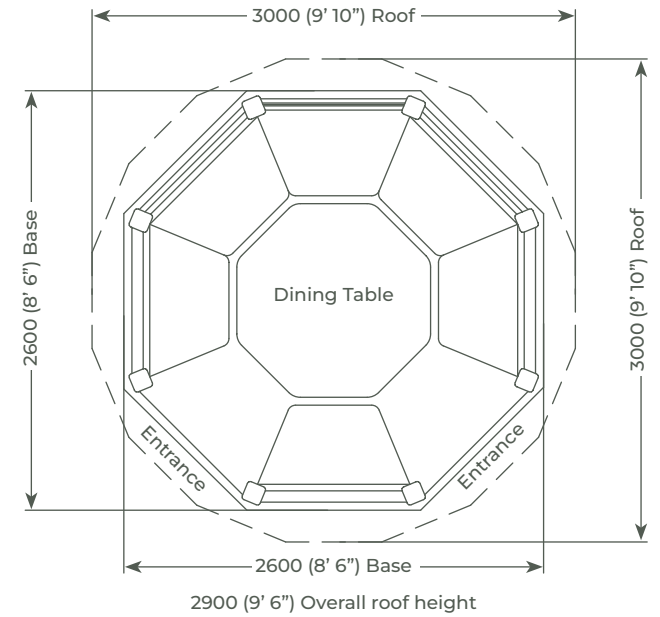

Pavilion package options:

Professional

- Redwood timber framed building
- Cedar tiled or thatched roof
- Underside plywood
- 2 x Entrance
- 5 x Full length window blinds
- 6 x Dining benches
- Full set of cushions
- 1 x Table
- 3 x Balustrade infills
- 1 x Full clad panel infill
- 2 x ½ clad & ½ plexiglass panel infills

Premium

- Redwood timber framed building
- Cedar tiled or thatched roof
- Underside cladding
- 2 x Entrance
- 3 x Balustrade infills
- 8 x Full length window blinds
- 6 x Dining benches
- Full set of cushions
- 1 x Table (with glass top)
- Most popular infill selections included above. Any other configuration of infill panels available on request. Including full clad panel / half-clad and half Perspex / blinds and balustrades.

Visit crownpavilions.com for exclusive offers

*Installation Included (Mainland England & Wales)