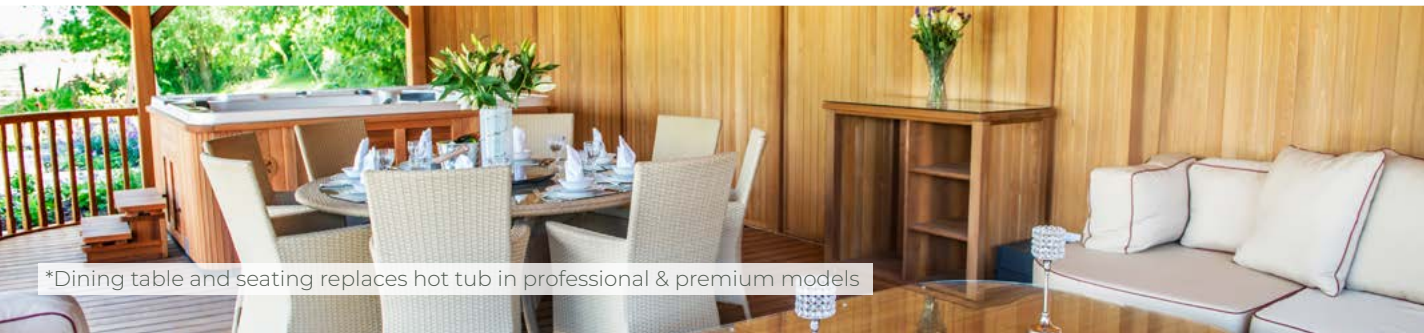

# Crown Versailles

Flexible Finance Now Available

Seat 12-15

\*Dining table and seating replaces hot tub in professional & premium models