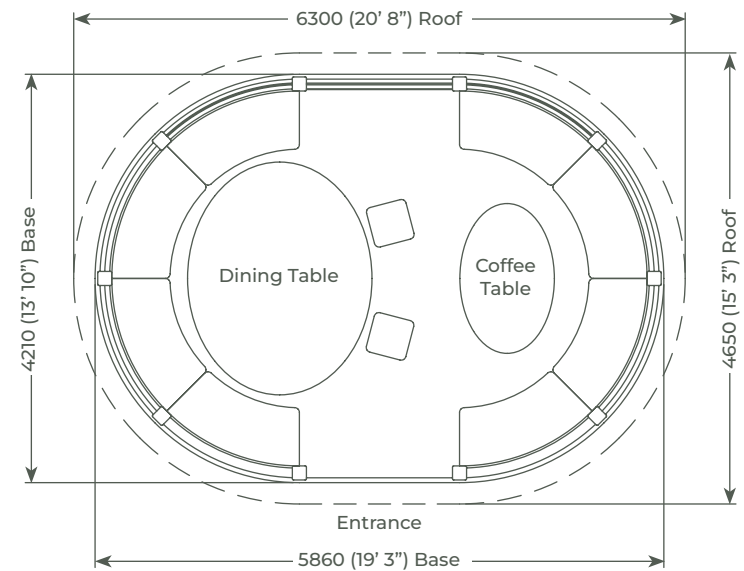

# Crown Hampton

Flexible Finance Now Available

Seat 8-14

3300 (10' 10") Overall roof height