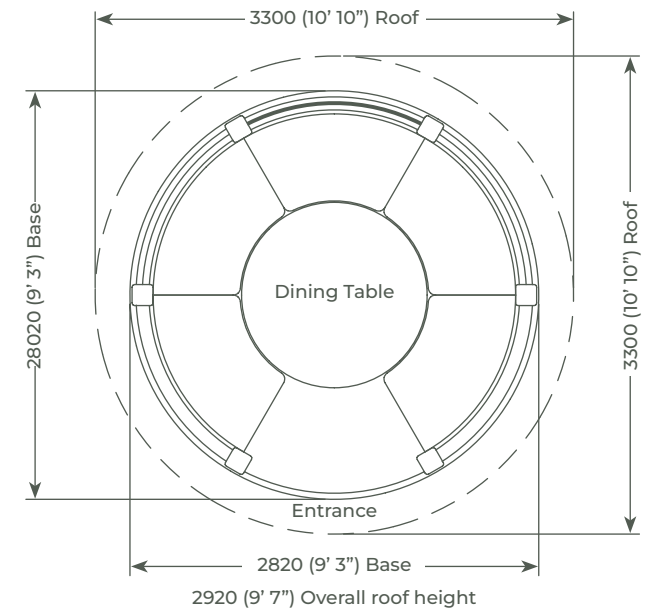

# Crown Elizabeth

Flexible Finance Now Available

Seat 6-8

*The marque of excellence*

Thicker posts & handrails  
Fuller cushions  
Marine grade zipped  
blinds