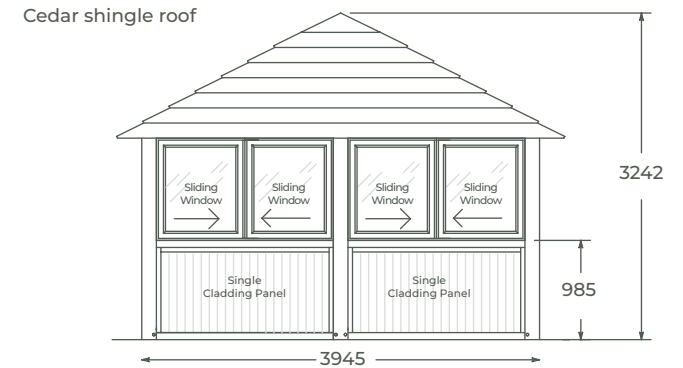

Crown Kensington (5m x 4m)

Package Includes:

- Premium Redwood timber structure
- Cedar tiled pitched roof
- Redwood cladding on underside of roof
- 1 x sliding set of doors (entrance) with a grey or dark brown aluminium frame and 6mm toughened glass (single pane)
- 2 x fixed windows with a grey or dark brown aluminium frame and 6mm toughened glass (single pane)
- 4 x half clad (single skin) / half sliding windows (6mm toughened single pane)
- 3 x full timber clad back wall (single skin)
- Combined dining & lounging furniture package, including FREE glass table-tops
- Installation (Mainland England & Wales)

Visit crownpavilions.com for exclusive offers