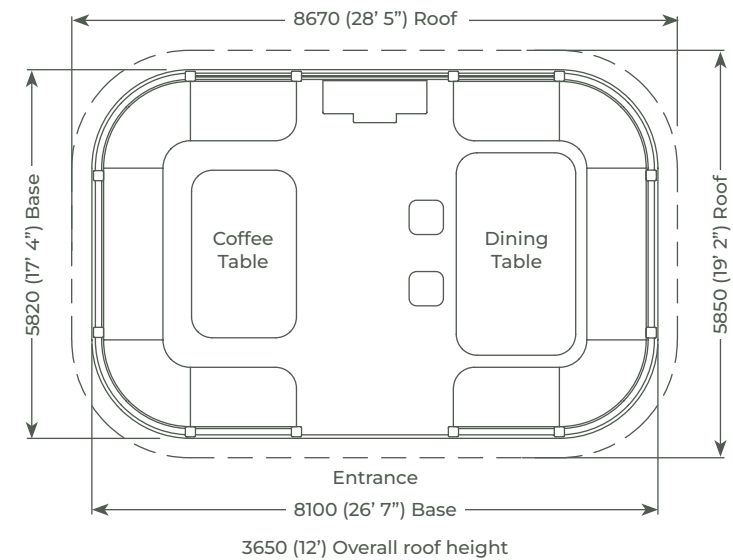

# Crown Versailles

Flexible Finance Now Available

Seat 12-15

\*Dining table and seating replaces hot tub in professional & premium models