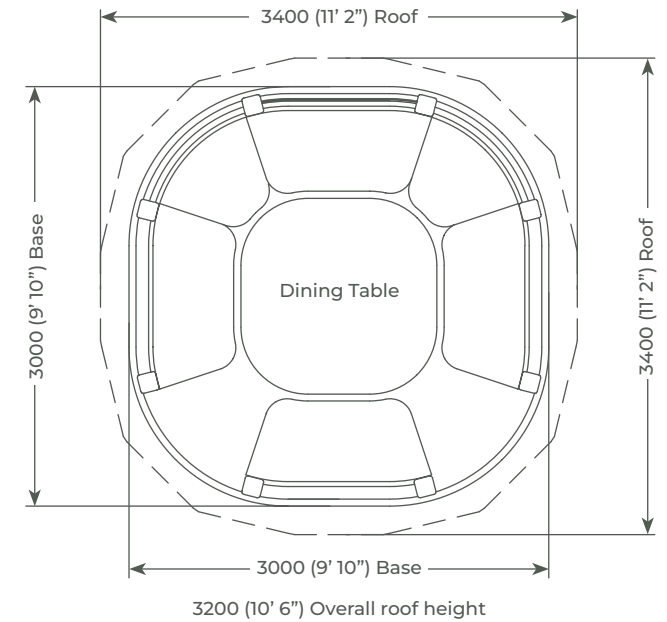

Pavilion package options:

Professional

- Redwood timber framed building
- Cedar tiled or thatched roof
- Underside plywood
- 2 x Entrance
- 5 x Full length window blinds
- 6 x Dining benches
- Full set of cushions
- 1 x Table
- 3 x Balustrade infills
- 1 x Full clad panel infill
- 2 x ½ clad & ½ plexiglass panel infills

Premium

- Redwood timber framed building
- Cedar tiled or thatched roof
- Underside cladding
- 2 x Entrance
- 8 x Full length window blinds
- 6 x Dining benches
- Full set of cushions
- 1 x Table (with glass top)
- 6 x Balustrade infills
- Most popular infill selections included above. Any other configuration of infill panels available on request. Including full clad panel / half-clad and half Perspex / blinds and balustrades.

Visit crownpavilions.com for exclusive offers

*Installation Included (Mainland England & Wales)