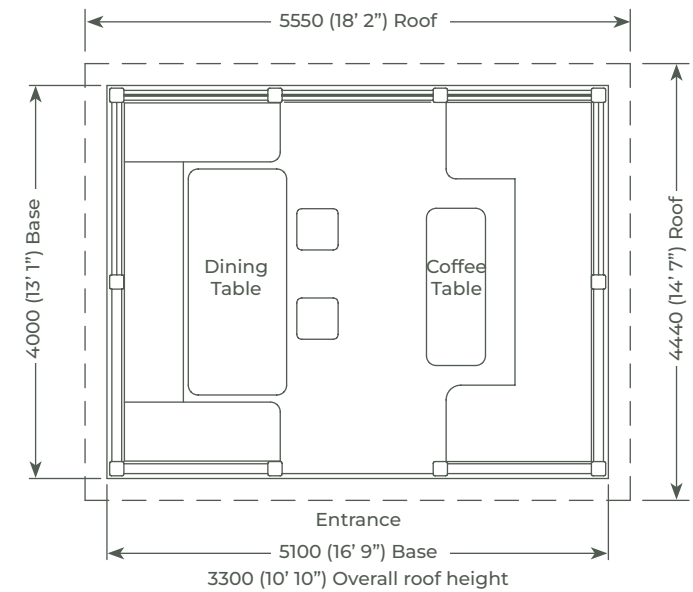

The marque of excellence

- Thicker posts & handrails
- Fuller cushions
- Marine grade zipped blinds

Pavilion package options:

Professional

- Redwood timber framed building
- Cedar tiled or thatched roof
- Underside plywood
- 1 x Entrance
- 4 x Balustrade infills
- 3 x Full clad panel infill
- 2 x ½ clad & ½ plexiglass panel infills
- 5 x Full length window blinds
- 3 x Dining benches
- 3 x Sofa benches
- 2 x Stools
- Full set of cushions
- 1 x Timber dining table
- 1 x Timber coffee table

Premium

- Redwood timber framed building
- Cedar tiled or thatched roof
- Underside cladding
- 1 x Entrance
- 4 x Balustrade infills
- 3 x Full clad panel infill
- 2 x ½ clad & ½ plexiglass panel infills
- 5 x Full length window blinds
- 3 x Dining benches
- 3 x Sofa benches (with cladding)
- 2 x Stools
- Full set of cushions
- 1 x Timber dining table (with glass top)
- 1 x Timber coffee table (with glass top & clad base)
- Most popular infill selections included above. Any other configuration of infill panels available on request. Including full clad panel / half-clad and half Perspex / blinds and balustrades.

Package Price:
£35,700 Inc. VAT

Package Price:
£39,100 Inc. VAT