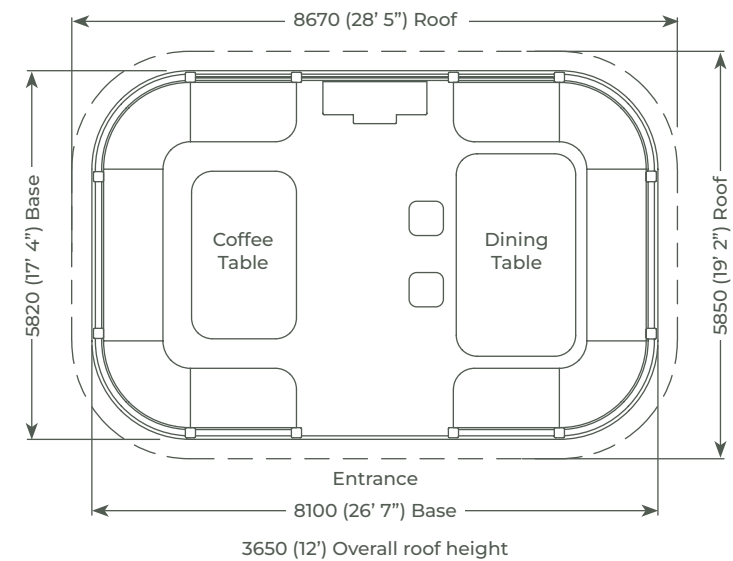

Package Price:
£35,400 Inc. VAT

Package Price:
£40,150 Inc. VAT

*Premium model shown above

Crown Versailles

Flexible Finance Now Available

Seat 12-15

Pavilion package options:

Professional