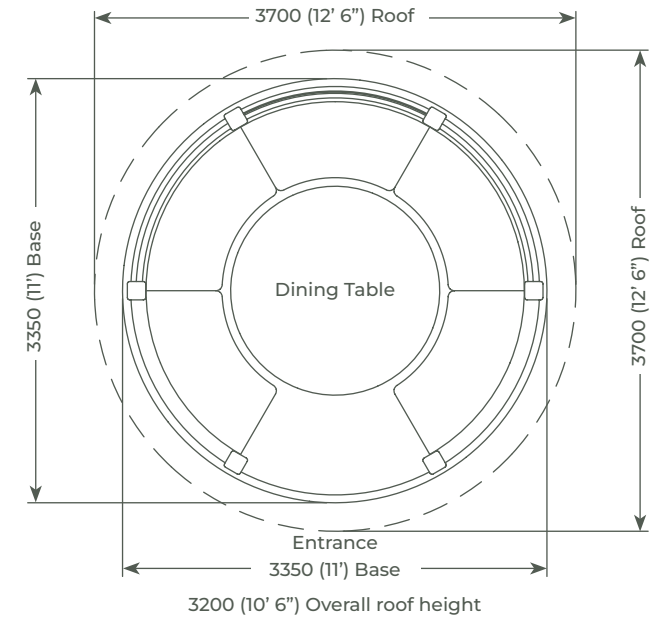

Package Price:
£19,050 Inc. VAT

Crown Edward

Flexible Finance Now Available

Seat 8-10

Customise your
cushion and blind
colours

Pavilion package options:

Professional

- Redwood timber framed building
- Cedar tiled or thatched roof
- Underside plywood
- 1 x Entrance
- 3 x Full length window blinds
- 5 x Dining benches
- Full set of cushions
- 1 x Table
- 2 x Balustrade infills
- 1 x Full clad panel infill
- 2 x ½ clad & ½ plexiglass panel infills