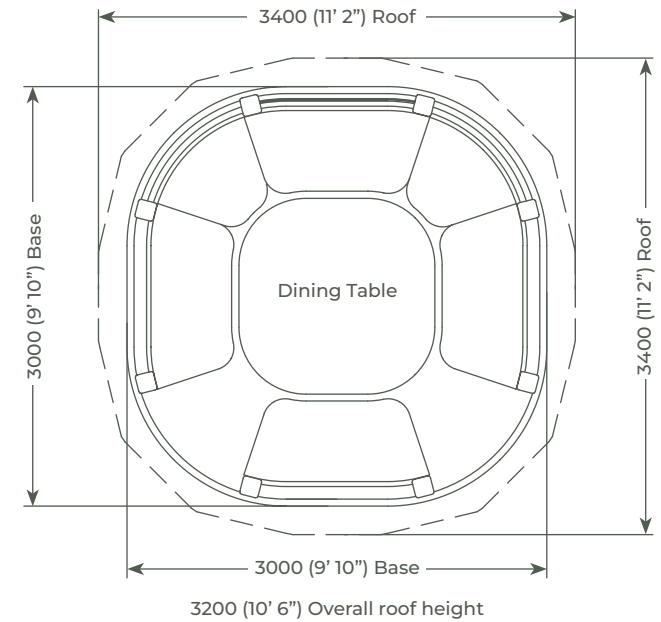

Pavilion package options:

Professional

- Redwood timber framed building
- Cedar tiled or thatched roof
- Underside plywood
- 2 x Entrance
- 5 x Full length window blinds
- 6 x Dining benches
- Full set of cushions
- 1 x Table
- 3 x Balustrade infills
- 1 x Full clad panel infill
- 2 x ½ clad & ½ plexiglass panel infills

Premium

- Redwood timber framed building
- Cedar tiled or thatched roof
- Underside cladding
- 2 x Entrance
- 8 x Full length window blinds
- 6 x Dining benches
- Full set of cushions
- 1 x Table (with glass top)
- 6 x Balustrade infills
- Most popular infill selections included above. Any other configuration of infill panels available on request. Including full clad panel / half-clad and half Perspex / blinds and balustrades.

Package Price:
£21,450 Inc. VAT

Package Price:
£22,900 Inc. VAT