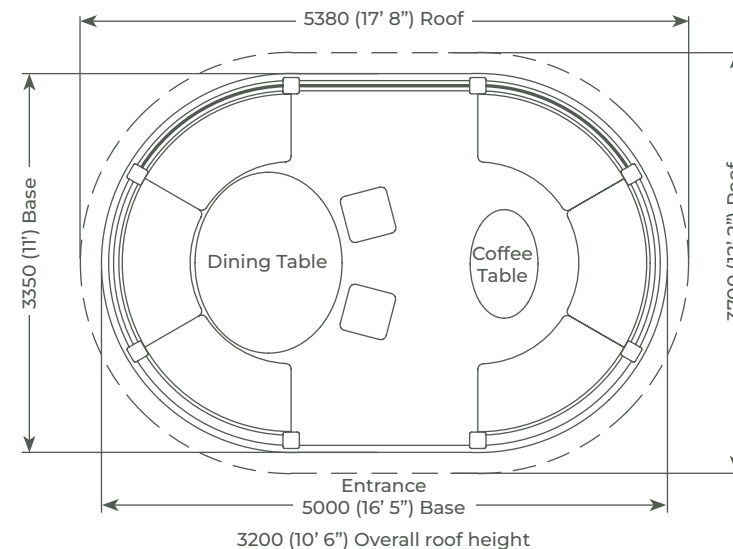

Package Price:
£29,750 Inc. VAT

Crown Windsor

Flexible Finance Now Available

Seat 10

Pavilion package options:

Professional

- Redwood timber framed building
- Cedar tiled or thatched roof
- Underside plywood
- 1 x Entrance
- 2 x Balustrade infills
- 3 x Full clad panel infills
- 2 x ½ clad & ½ plexiglass panel infills
- 3 x Full length window blinds
- 3 x Dining benches
- 3 x Sofa benches
- 2 x Stools
- Full set of cushions
- 1 x Dining Table
- 1 x Coffee Table