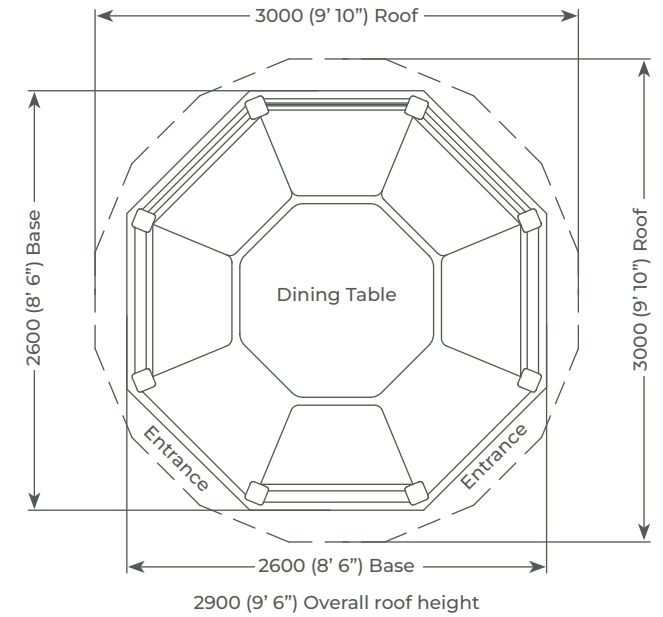

Package Price:
£13,100 Inc. VAT

Package Price:
£14,300 Inc. VAT

*Professional model shown above

Pavilion package options:

Professional

- Redwood timber framed building
- Cedar tiled or thatched roof
- Underside plywood
- 2 x Entrance
- 5 x Full length window blinds
- 6 x Dining benches
- Full set of cushions
- 1 x Table
- 3 x Balustrade infills
- 1 x Full clad panel infill
- 2 x ½ clad & ½ plexiglass panel infills