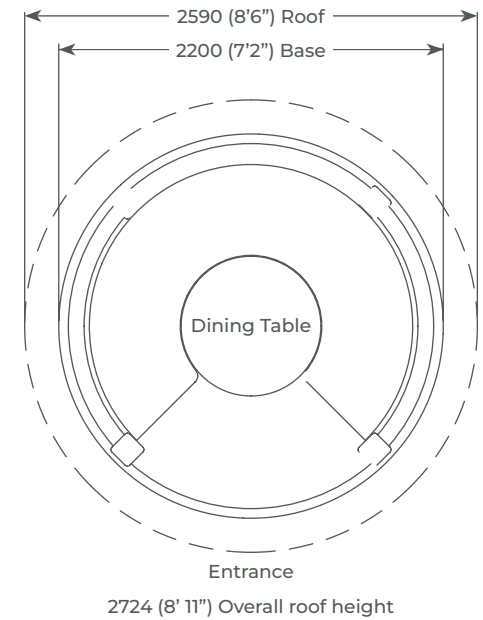

Seat 2-4

Flexible Finance Now Available

Customise your
cushion and blind
colours

Pavilion package options:

Professional

- Redwood timber framed building
- Cedar tiled or thatched roof
- Underside plywood
- 1 x Entrance
- 3 x Balustrade infills
- 4 x Full length window blinds
- 3 x Dining benches
- Full set of cushions
- Fixed table