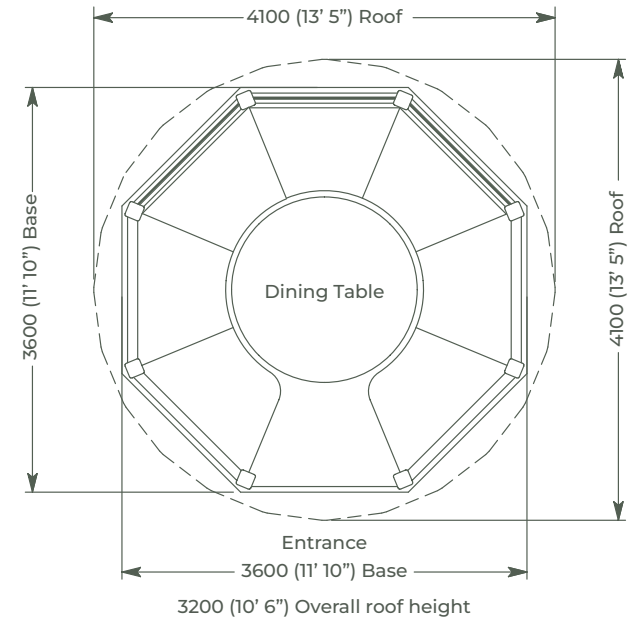

Package Price:
£21,450 Inc. VAT

Package Price:
£22,900 Inc. VAT

Crown Wentworth (Raised)

Flexible Finance Now Available

Seat 11-14

Pavilion package options:

Professional

- Redwood timber framed building
- Cedar tiled or thatched roof
- Underside plywood
- 1 x Entrance
- 5 x Full length window blinds
- 5 x Dining benches
- Full set of cushions
- 1 x Table
- 4 x Balustrade infills
- 1 x Full clad panel infill
- 2 x ½ clad & ½ plexiglass panel infills
- Raised steps & balustrades