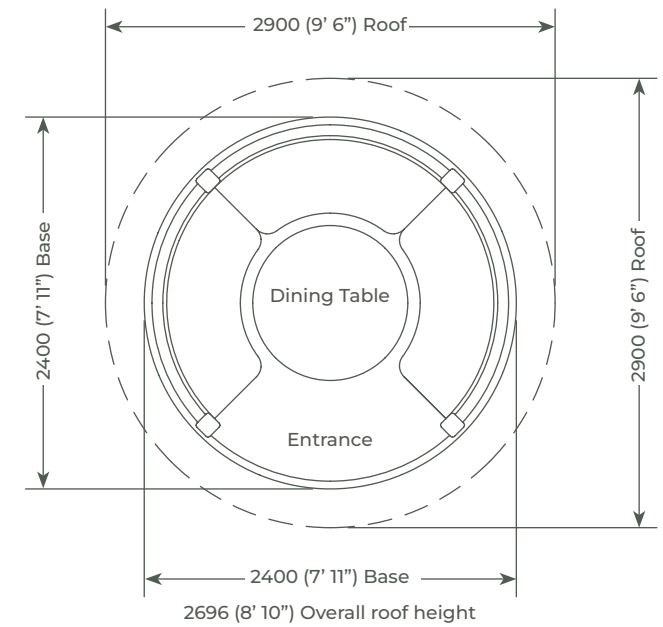

Package Price:
£11,850 Inc. VAT

Package Price:
£12,900 Inc. VAT

*Professional model shown above

Crown Chelsea

Flexible Finance Now Available

Seat 4-6

Pavilion package options:

Professional