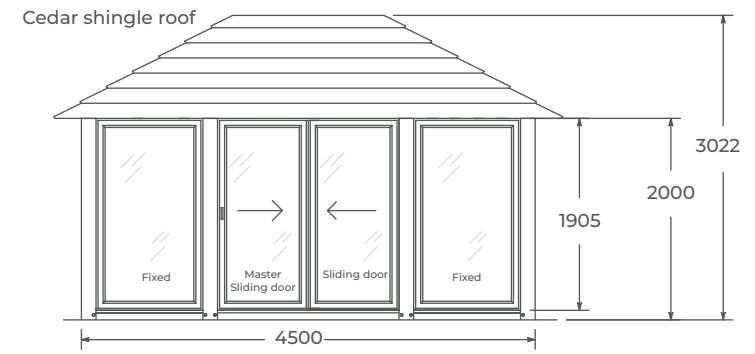

The marque of excellence

Flexibility – Use as an office, man-cave, she-shed, den, yoga studio, summer house or dining & entertaining space

Convenience – No complicated groundworks and fast installation (1-2 days)

Style – The Crown signature cedar-tiled pitched roof and a beautiful vaulted, timber-framed ceiling with premium cladding

Crown Weybridge (4.5m x 3m)

*Ask about heating

Package Includes:

- Premium Redwood timber structure
- Cedar tiled pitched roof
- Redwood cladding on underside of roof
- 1 x sliding set of doors (entrance) with a grey aluminium frame and 6mm toughened glass (single panel)
- 2 x fixed windows with a grey aluminium frame and 6mm toughened glass (single panel)
- 4 x half clad (single skin) / half sliding windows (6mm toughened single panel)
- 3 x full timber clad back wall (single skin)
- Combined dining & lounging furniture package, including FREE glass table-tops
- Installation (Mainland England & Wales)