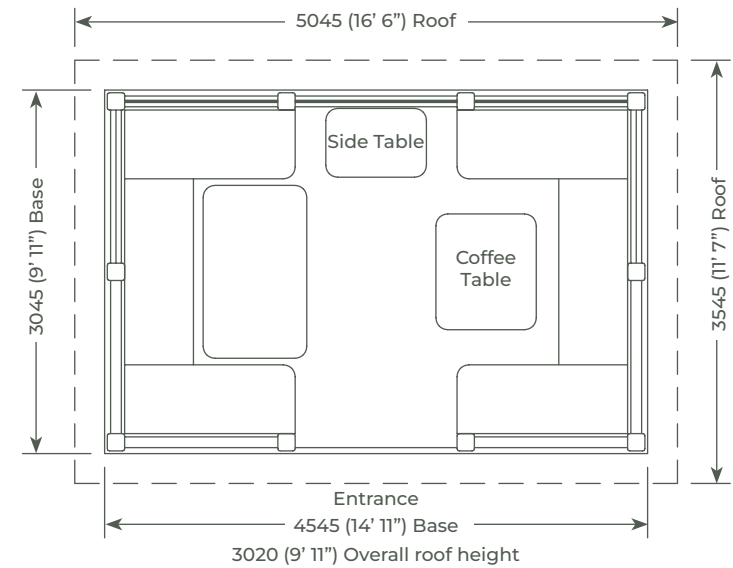

Pavilion package options:

Professional

- Redwood timber framed building
- Cedar tiled or thatched roof
- Underside plywood
- 1 x Entrance
- 4 x Balustrade infills
- 3 x Full clad panel infill
- 2 x ½ clad & ½ plexiglass panel infills
- 5 x Full length window blinds
- 3 x Dining benches
- 3 x Sofa benches
- 2 x Stools
- Full set of cushions
- 1 x Dining Table
- 1 x Coffee Table
- 1 x Slide table with cushion

Package Price:
£27,700 Inc. VAT

Premium

- Redwood timber framed building
- Cedar tiled or thatched roof
- Underside cladding
- 1 x Entrance
- 4 x Balustrade infills
- 3 x Full clad panel infill
- 2 x ½ clad & ½ plexiglass panel infills
- 5 x Full length window blinds
- 3 x Dining benches
- 3 x Sofa benches (with cladding)
- 2 x Stools
- Full set of cushions
- 1 x Dining Table (with glass top)
- 1 x Coffee Table (with glass top & clad base)
- 1 x Side table with cushion
- Most popular infill selections included above. Any other configuration of infill panels available on request. Including full clad panel / half-clad and half Perspex / blinds and balustrades.

Package Price:
£29,750 Inc. VAT