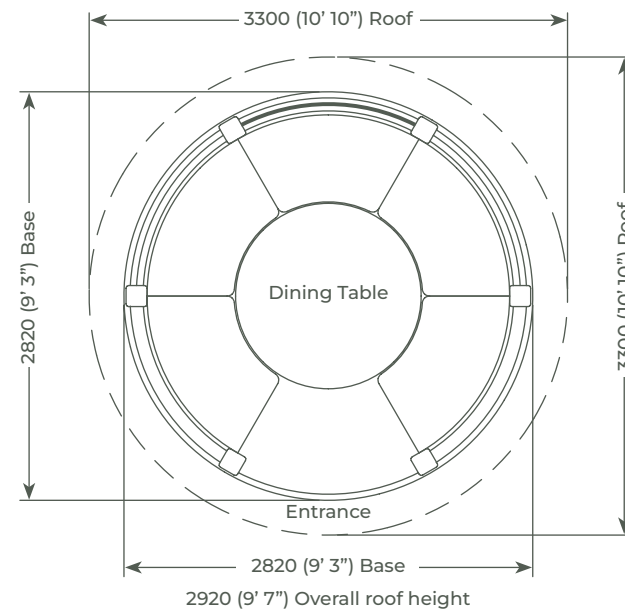

Package Price:
£16,550 Inc. VAT

Crown Elizabeth

Flexible Finance Now Available

Seat 6-8

The marque of excellence

Thicker posts & handrails
Fuller cushions
Marine grade zipped
blinds

Pavilion package options: