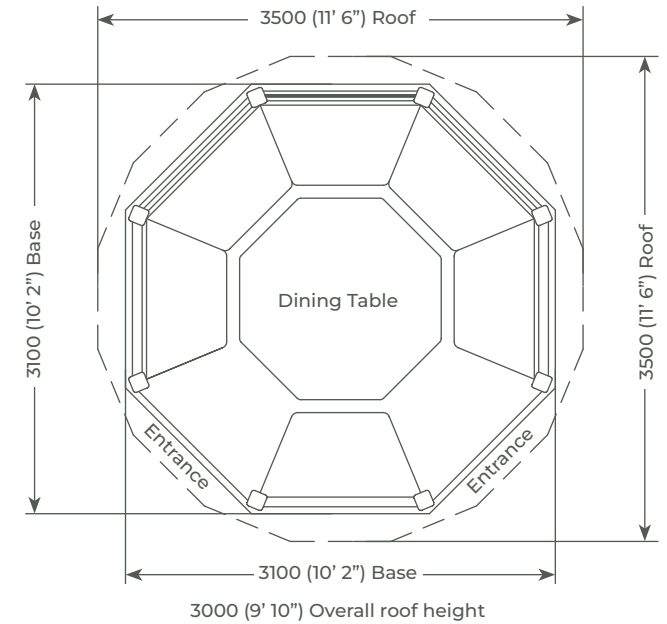

Pavilion package options:

Professional

- Redwood timber framed building
- Cedar tiled or thatched roof
- Underside plywood
- 2 x Entrance
- 5 x Full length window blinds
- 6 x Dining benches
- Full set of cushions
- 1 x Table
- 3 x Balustrade infills
- 1 x Full clad panel infill
- 2 x ½ clad & ½ plexiglass panel infills

Package Price:
£17,750 Inc. VAT

Premium

- Redwood timber framed building
- Cedar tiled or thatched roof
- Underside cladding
- 2 x Entrance
- 8 x Full length window blinds
- 6 x Dining benches
- Full set of cushions
- 1 x Table (with glass top)
- 6 x Balustrade infills
- Most popular infill selections included above. Any other configuration of infill panels available on request. Including full clad panel / half-clad and half Perspex / blinds and balustrades.

Package Price:
£19,050 Inc. VAT