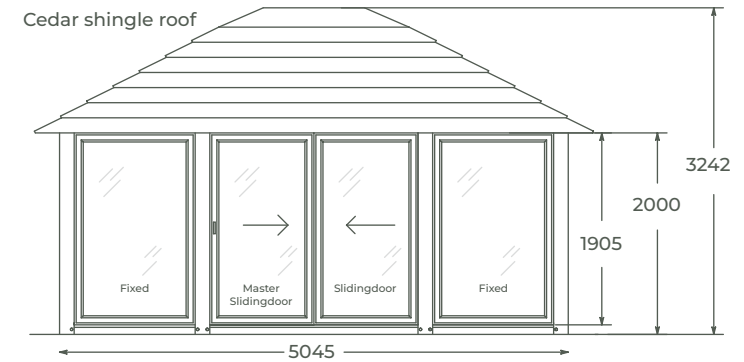

Crown Kensington (5m x 4m)

Package Includes:

- Premium Redwood timber structure
- Cedar tiled pitched roof
- Redwood cladding on underside of roof
- 1 x sliding set of doors (entrance) with a grey aluminium frame and 6mm toughened glass (single panel)
- 2 x fixed windows with a grey aluminium frame and 6mm toughened glass (single panel)
- 4 x half clad (single skin) / half sliding windows (6mm toughened single panel)
- 3 x full timber clad back wall (single skin)
- Combined dining & lounging furniture package, including FREE glass table-tops
- Installation (Mainland England & Wales)

Package Price:
£41,700 Inc. VAT

Visit crownpavilions.com for exclusive offers