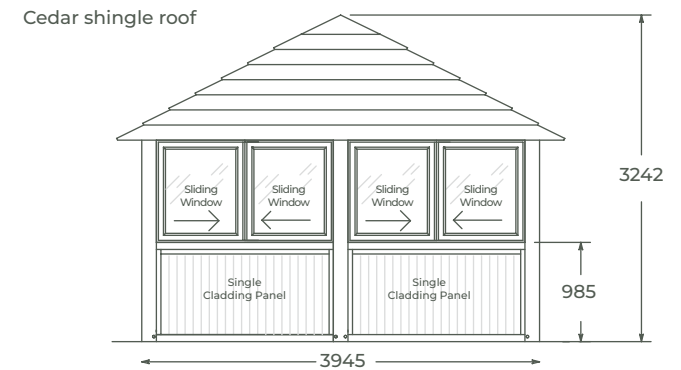

Crown Kensington (5m x 4m)

Package Includes:

- Premium Redwood timber structure
- Cedar tiled pitched roof
- Redwood cladding on underside of roof
- 1 x sliding set of doors (entrance) with a grey aluminium frame and 6mm toughened glass (single panel)
- 2 x fixed windows with a grey aluminium frame and 6mm toughened glass (single panel)
- 4 x half clad (single skin) / half sliding windows (6mm toughened single panel)
- 3 x full timber clad back wall (single skin)
- Combined dining & lounging furniture package, including FREE glass table-tops
- Installation (Mainland England & Wales)

Package Price:
£41,700 Inc. VAT

Visit crownpavilions.com for exclusive offers