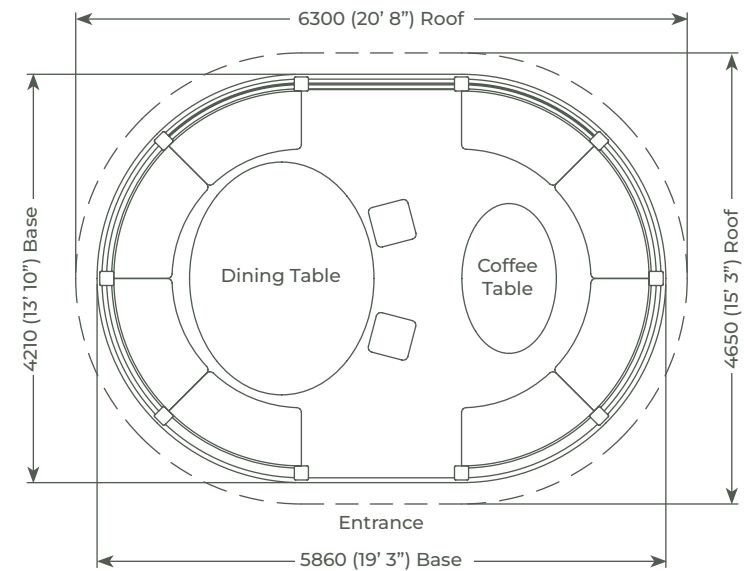

Package Price:
£35,700 Inc. VAT

Package Price:
£39,100 Inc. VAT

Crown Hampton

Flexible Finance Now Available

Seat 8-14

3300 (10' 10") Overall roof height

Pavilion package options:

Professional