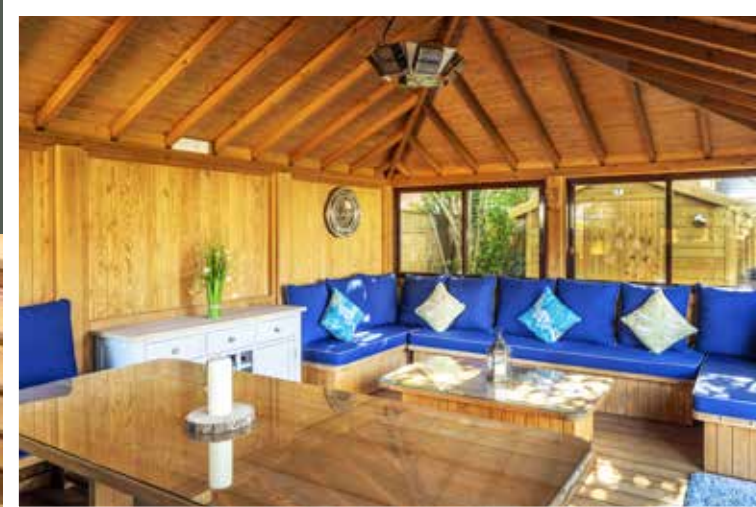

Dining Package (see image on left)

- Timber dining table
- 3 x Dining benches
- Full set of bench & sofa back cushions (choice of colours)
- 3 x Stools with cushions

Lounging Package (see image above)

- Timber coffee table with cladding
- 3 x sofa benches
- Full set of bench & sofa back cushions (choice of colours)

Dining & Lounging Package

Includes above packages plus free toughened glass table-tops for dining & coffee table

Visit crownpavilions.com for exclusive offers