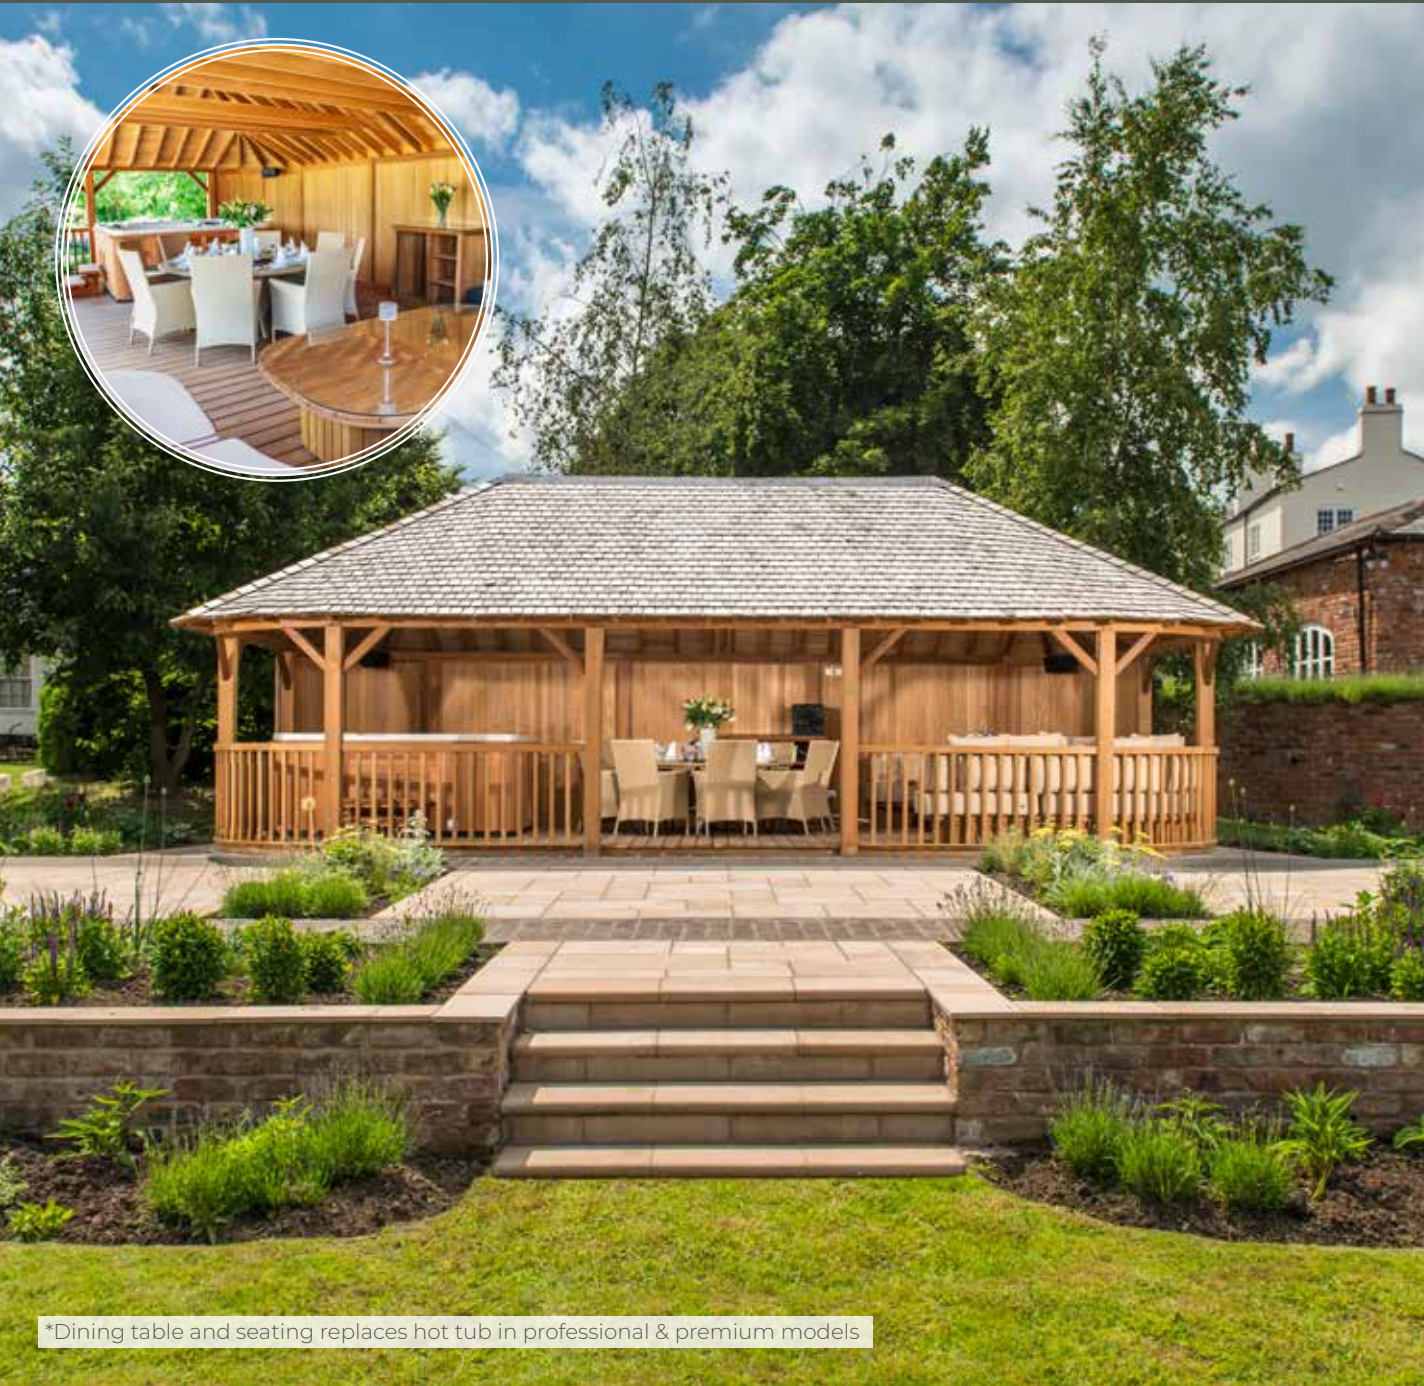

Package Price:
£35,400 Inc. VAT

Package Price:
£40,150 Inc. VAT

*Premium model shown above

Crown Versailles

Flexible Finance Now Available

Seat 12-15

Pavilion package options:

Professional