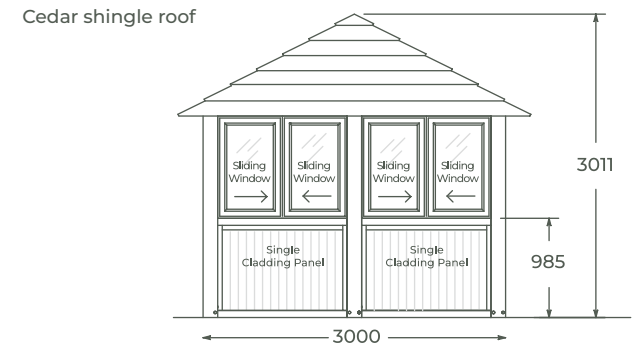

The marque of excellence

Flexibility – Use as an office, man-cave, she-shed, den, yoga studio, summer house or dining & entertaining space

Convenience – No complicated groundworks and fast installation (1-2 days)

Style – The Crown signature cedar-tiled pitched roof and a beautiful vaulted, timber-framed ceiling with premium cladding

Crown Weybridge (4.5m x 3m)

*Ask about heating

Package Includes:

- Premium Redwood timber structure
- Cedar tiled pitched roof
- Redwood cladding on underside of roof
- 1 x sliding set of doors (entrance) with a grey aluminium frame and 6mm toughened glass (single panel)
- 2 x fixed windows with a grey aluminium frame and 6mm toughened glass (single panel)
- 4 x half clad (single skin) / half sliding windows (6mm toughened single panel)
- 3 x full timber clad back wall (single skin)
- Combined dining & lounging furniture package, including FREE glass table-tops
- Installation (Mainland England & Wales)