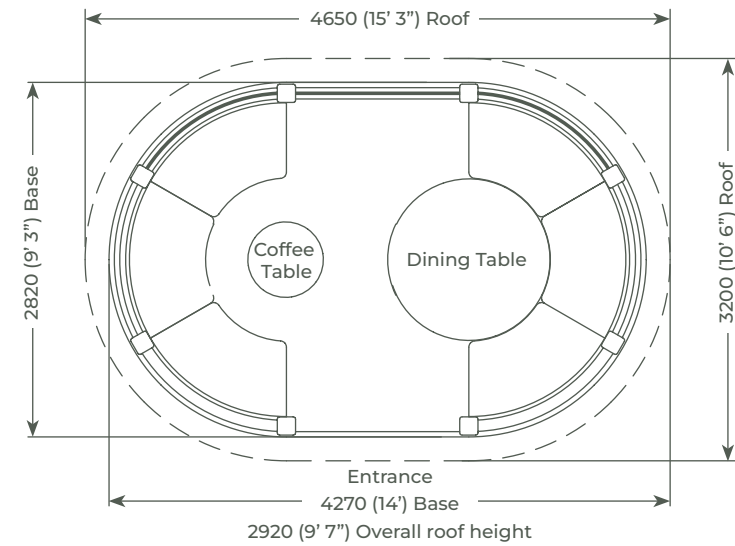

Crown Ascot

Flexible Finance Now Available

Seat 8

Pavilion package options:

Professional

- Redwood timber framed building
- Cedar tiled or thatched roof
- Underside plywood
- 1 x Entrance
- 2 x Balustrade infills
- 3 x Full clad panel infills
- 2 x ½ clad & ½ plexiglass panel infills
- 3 x Full length window blinds
- 3 x Dining benches
- 3 x Sofa benches
- Full set of cushions
- 1 x Dining Table
- 1 x Coffee Table

Premium

- Redwood timber framed building
- Cedar tiled or thatched roof
- Underside cladding
- 1 x Entrance
- 4 x Balustrade infills
- 1 x Full clad panel infill
- 2 x ½ clad & ½ plexiglass panel infills
- 5 x Full length window blinds
- 3 x Dining benches
- 3 x Sofa benches (with cladding)
- Full set of cushions
- 1 x Dining Table (with glass top)
- 1 x Coffee Table (with glass top & clad base)
- 2 x Stools
- Most popular infill selections included above. Any other configuration of infill panels available on request. Including full clad panel / half-clad and half Perspex / blinds and balustrades.

Package Price:
£22,850 Inc. VAT

Package Price:
£25,050 Inc. VAT

*Professional model shown above